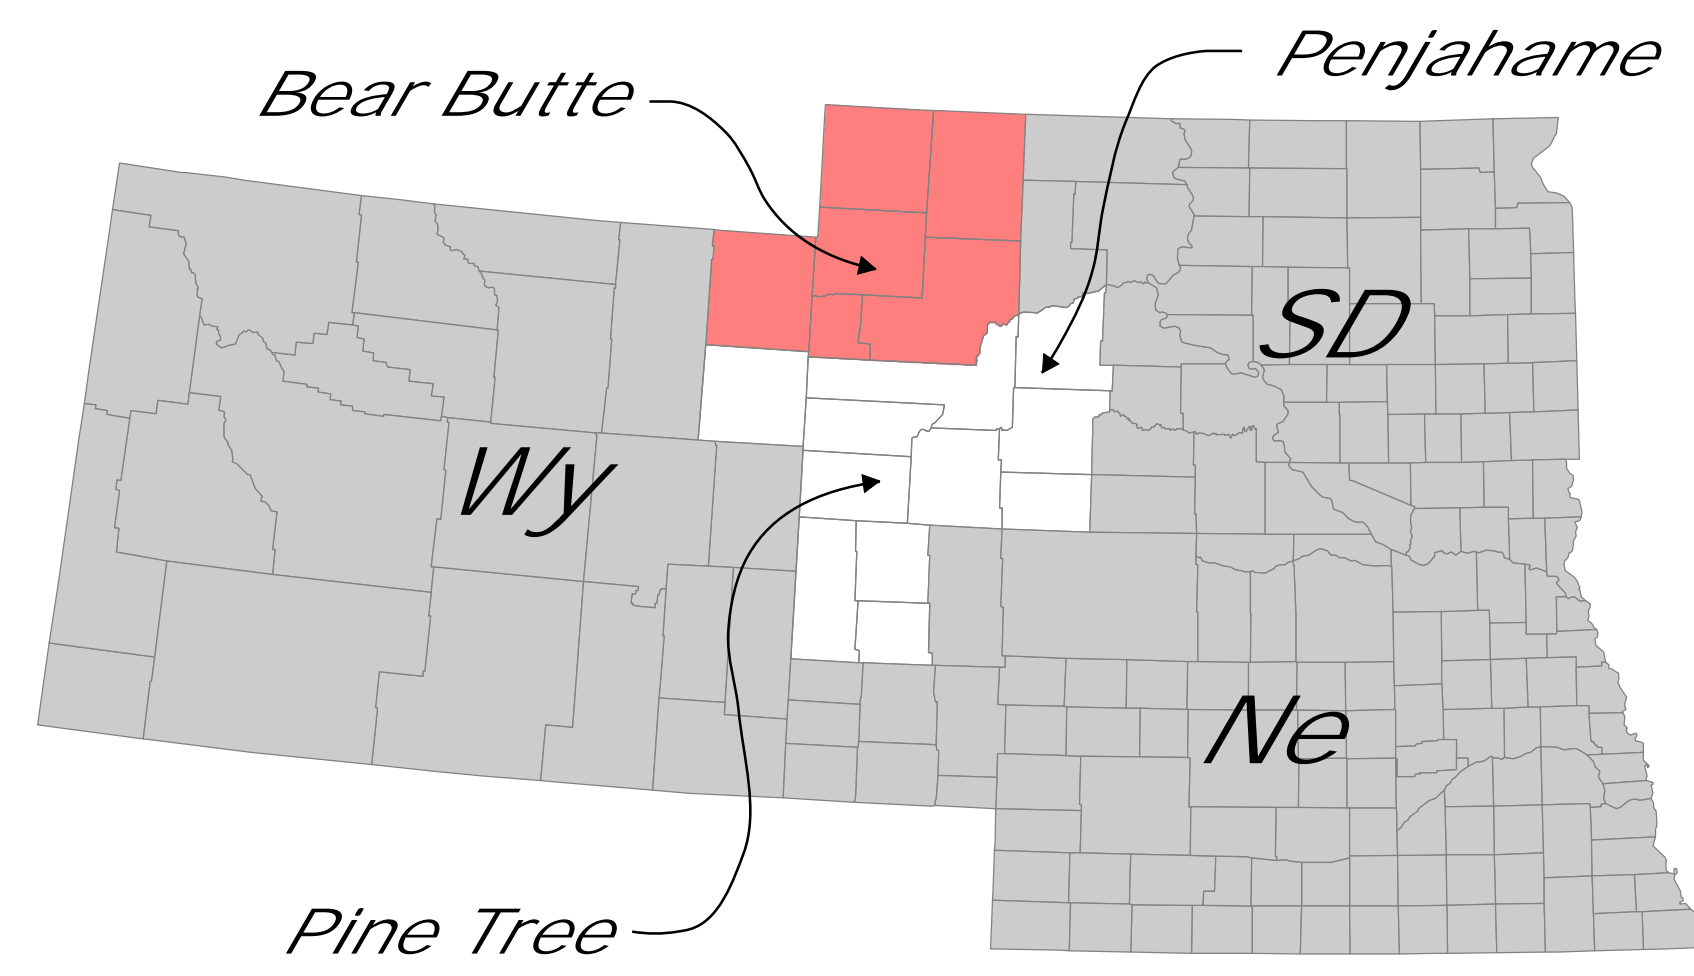

# Bear Butte District

## Black Hills Area Council - BSA

South Dakota - Nebraska - Wyoming

Council Site Map

### Legend

#### Federal Lands NAME or TYPE

-  National Monuments
-  Badlands National Park
-  Bear Butte National Wildlife Refuge
-  National Forests
-  Lakes / Reservoirs
-  National Grasslands
-  Indian Reservations
-  Soldier Creek Wilderness
-  Wind Cave National Park